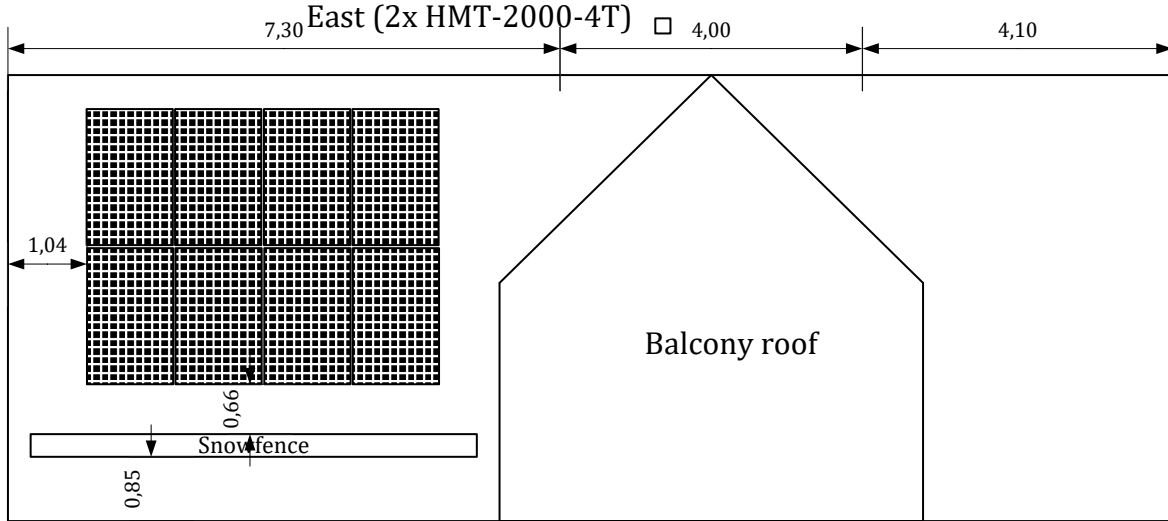

West (3x HMT-2000-4T)

East (2x HMT-2000-4T)

Balcony (HMT-2000-4T)

Garage (MPPT 450/100)