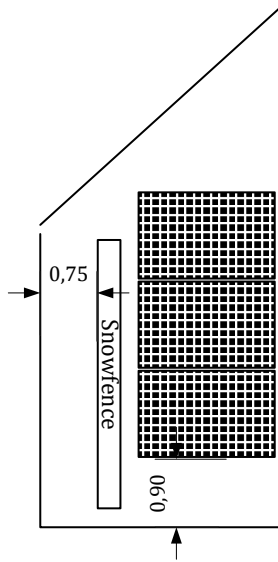

West (3x HMT-2000-4T)

East (2x HMT-2000-4T)

Balcony (HMT-2000-4T)

Garage (MPPT 450/100)