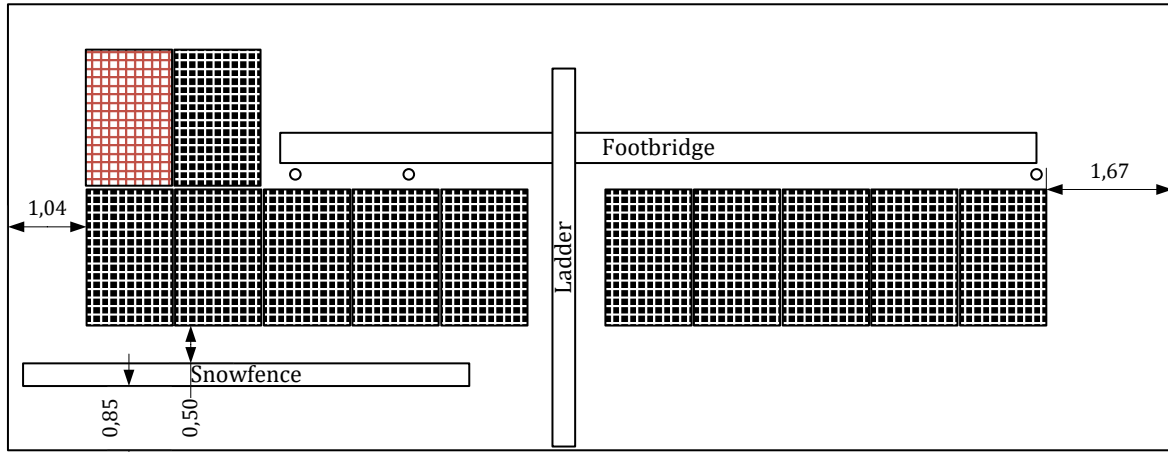

West (3x HMT-2000-4T)

East (2x HMT-2000-4T)

Balcony (HMT-2000-4T)

Garage (MPPT 450/100)